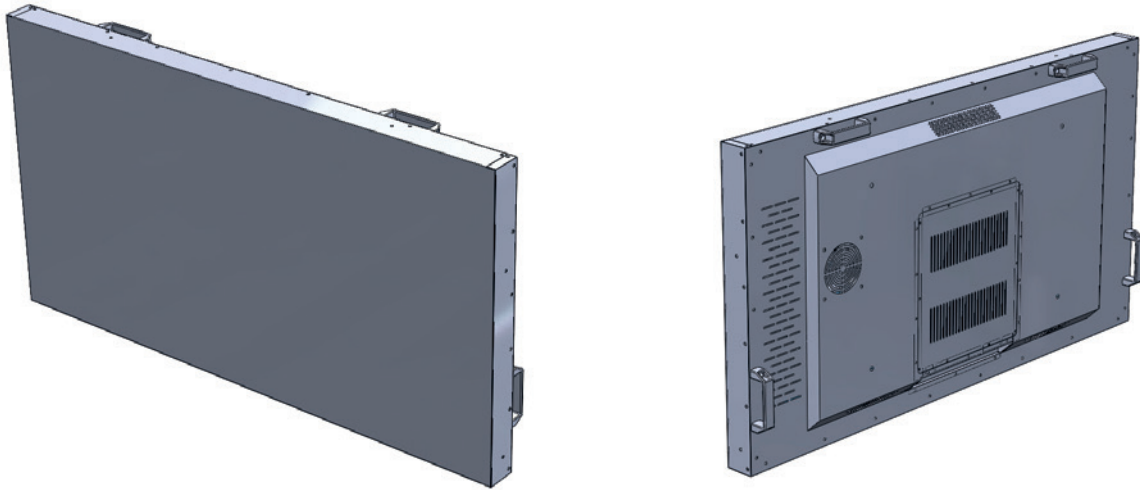

LCD TECHNICAL DETAILS

DISPLAX TILE™