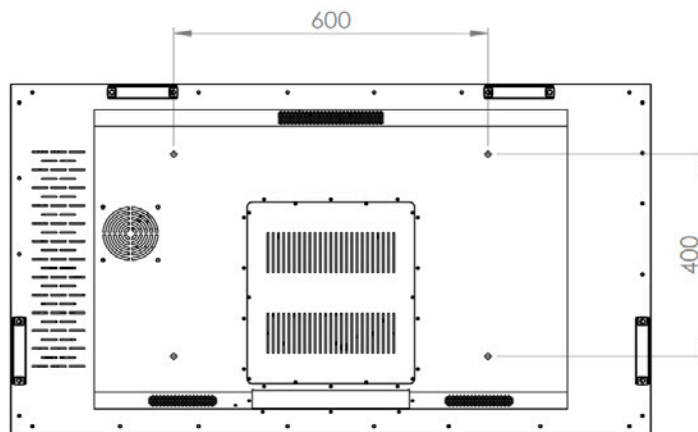

DISPLAY

Panel Type	IPS / EDGE LED
LCD Response Time	8 milliseconds
Aspect Ratio	16:9
Contrast Ratio	1400:1
Viewing Angle	178° / 178°
Display Resolution	1920 x 1080
Daisy Chain	Up to 4 TILES for each single DisplayPort input
Brightness	500 cd/m2
Panel LifeTime Color	aprox. 60000 hours
Depth	1.07 Billion Colour
Panel Position	Landscape / Portrait / Table
VESA Mount	600 x 400
Power consumption	190 W
Power	100 - 240 V AC

ENVIRONMENTAL

Operating Temp.	0° C to 40° C
Storage Temperature	-20° C to 60° C
Warranty	1 year
Support Details	support@displax.com http://support.displax.com

PACKAGE

Box Dimensions	1450 x 890 x 280 mm
Box Weight	48,75 kg

LCD TECHNICAL DETAILS

DISPLAX TILE™

CONNECTIONS