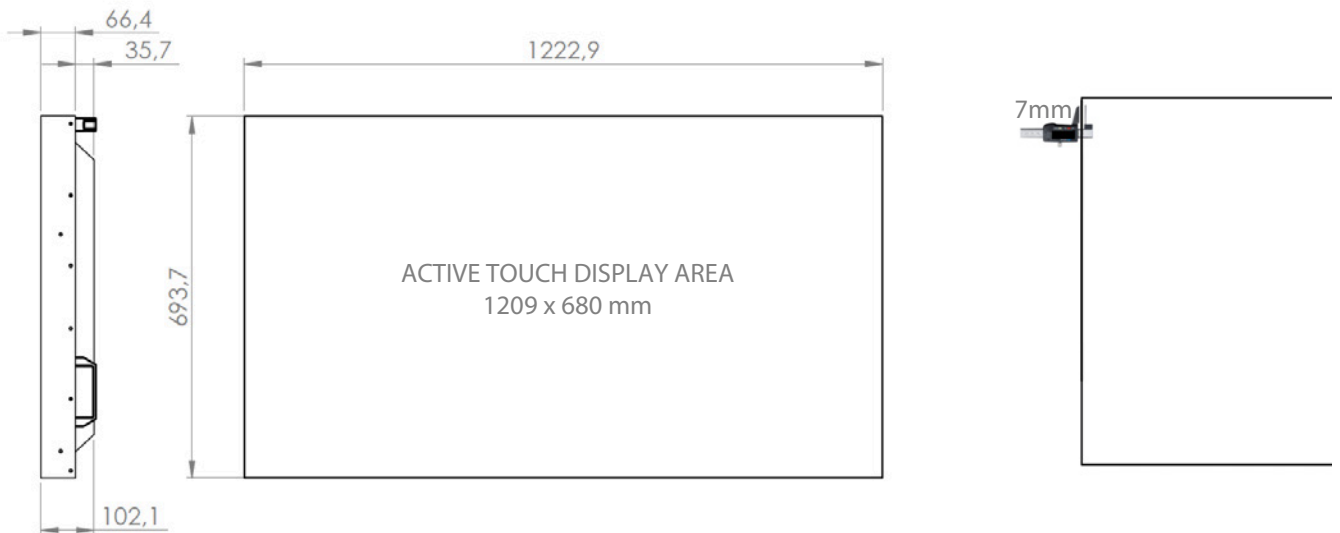

DISPLAY

Panel Type	IPS / EDGE LED
LCD Response Time	8 milliseconds
Aspect Ratio	16:9
Contrast Ratio	1400:1
Viewing Angle	178° / 178°
Display Resolution	1920 x 1080
Daisy Chain	Up to 4 TILES for each single DisplayPort input
Brightness	500 cd/m2
Panel LifeTime Color	aprox. 60000 hours
Depth	1.07 Billion Colour
Panel Position	Landscape / Portrait / Table
VESA Mount	600 x 400
Power consumption	190 W
Power	100 - 240 V AC

ENVIRONMENTAL

Operating Temp.	0° C to 40° C
Storage Temperature	-20° C to 60° C
Warranty	1 year
Support Details	support@displax.com http://support.displax.com

PACKAGE

Box Dimensions	1450 x 890 x 280 mm
Box Weight	48,75 kg

LCD TECHNICAL DETAILS

DISPLAX TILE™

CONNECTIONS